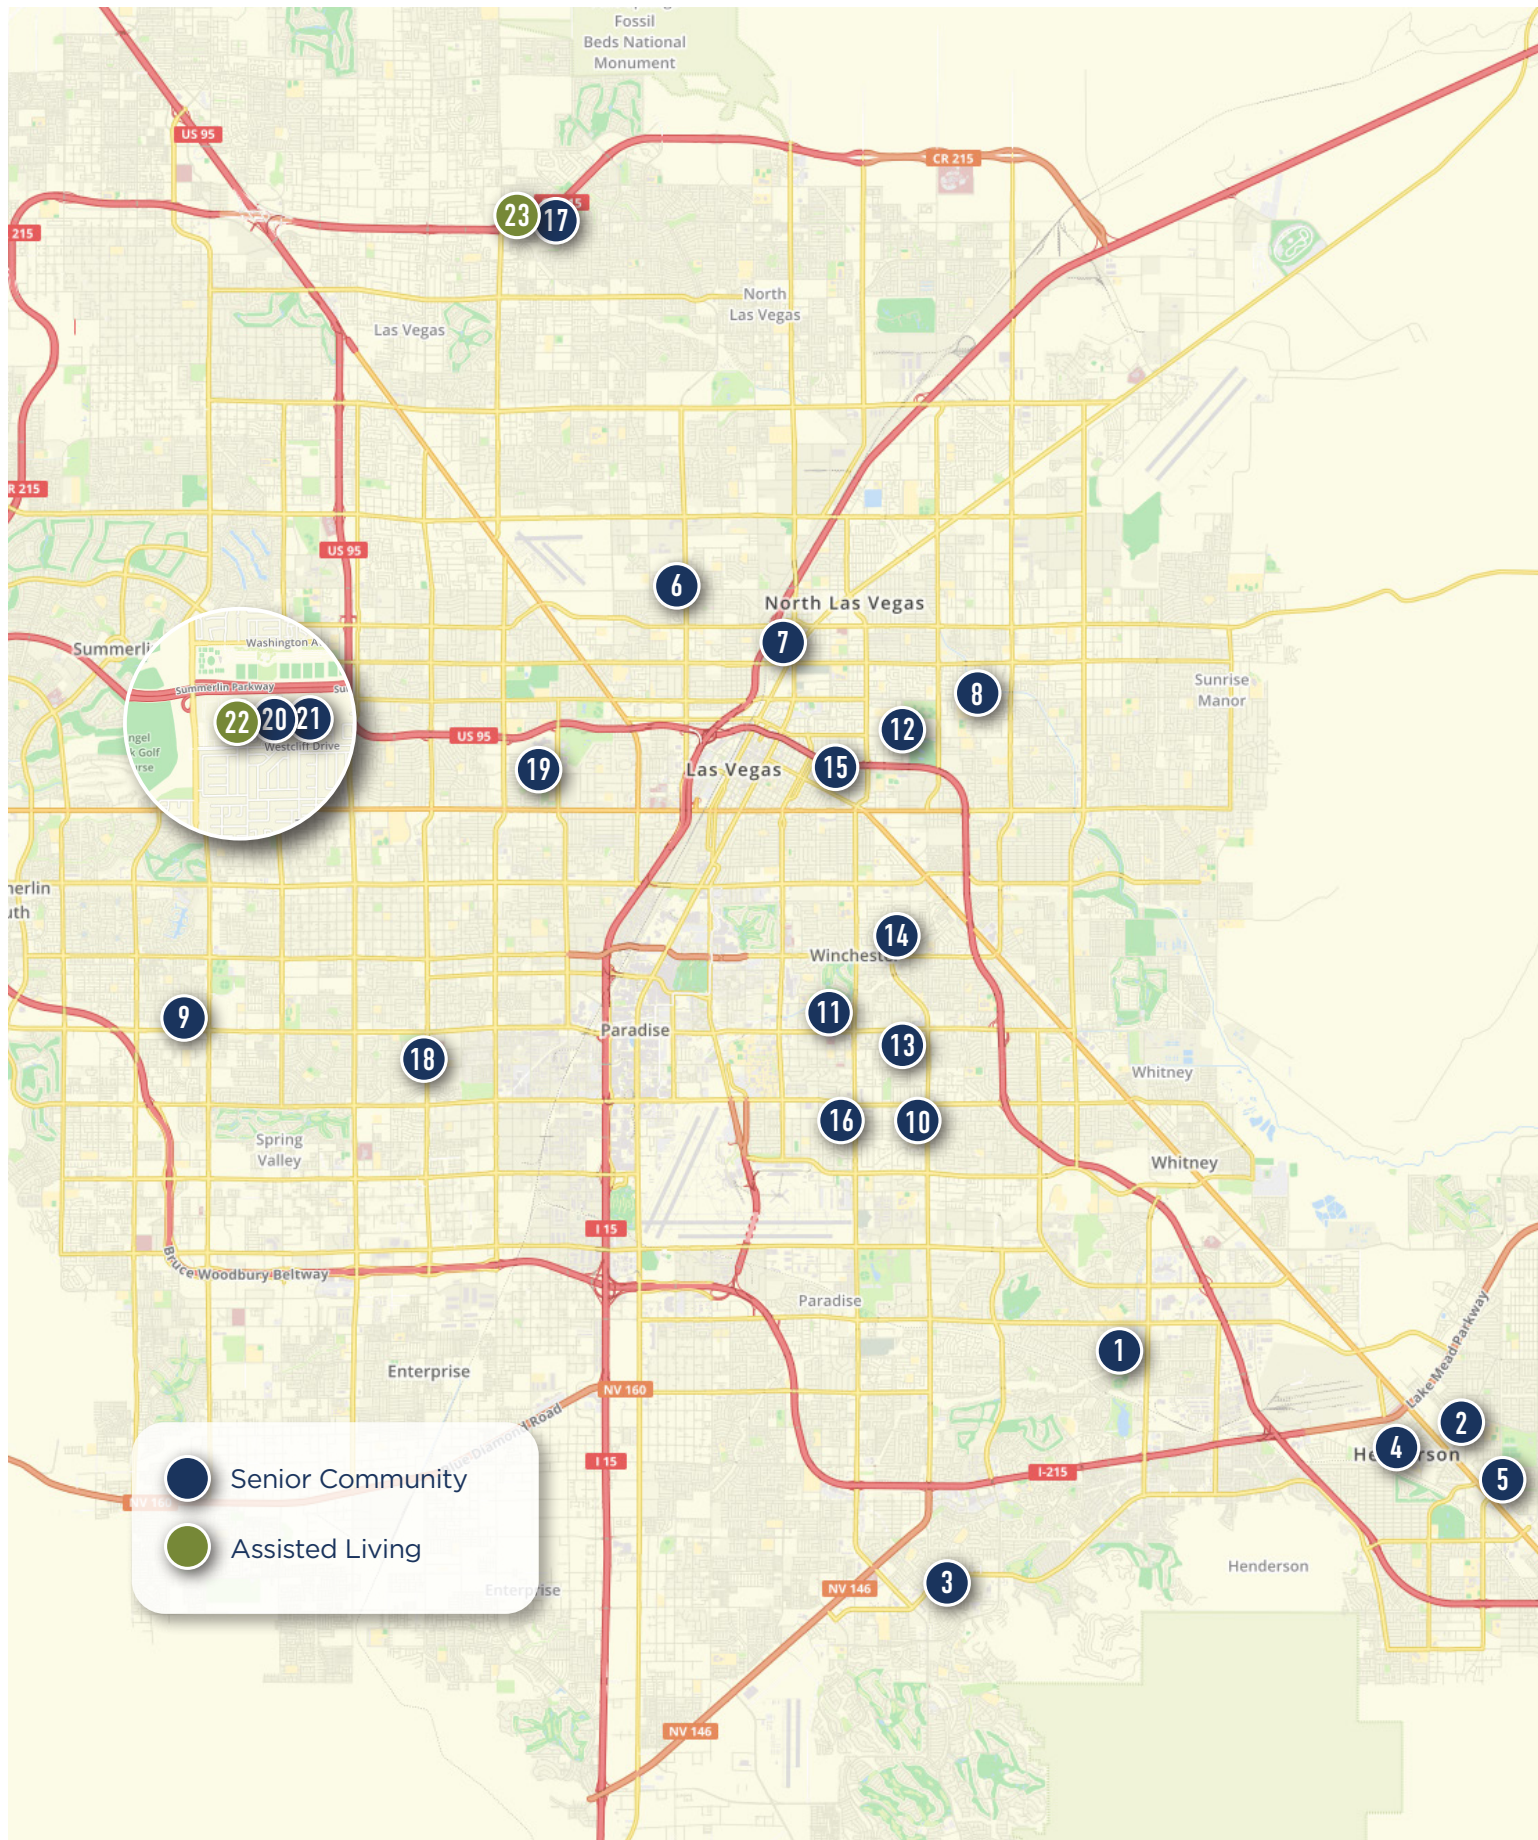

NEVADA HAND PROPERTIES

SENIOR APARTMENTS & ASSISTED LIVING

TTY: 800-326-6868